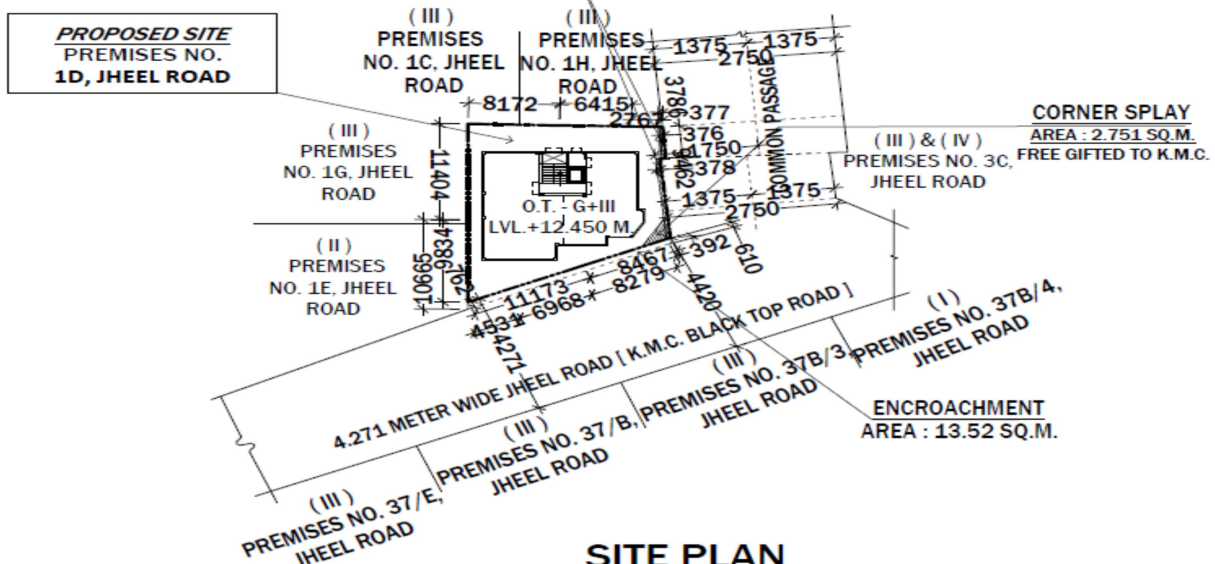

Ref. No. :

Date. :

Location Map with Latitude and Longitude for the Project named **KATHA** situated at Premises No. 1D, Jheel Road, under Ward No. 92 of Borough - X of KMC, PS - Garfa, Kolkata - 700031, WB, India:

Latitude	Longitude
22°30'21.5"N	88°22'18.8"E

LOCATION PLAN
SCALE - 1 : 4000

**STRIP OF LAND (FREE GIFT TO K.M.C.)
FREE GIFTED TO K.M.C. FOR WIDENING OF
THE EXISTING COMMON PASSAGE WHICH IS
LESS THAN 3.500 METER
STRIP OF LAND AREA : 5.006 SQ.M.**

SITE PLAN
SCALE - 1 : 600

ABIR DEVELOPERS

Shaswata Sarkar
Proprietor