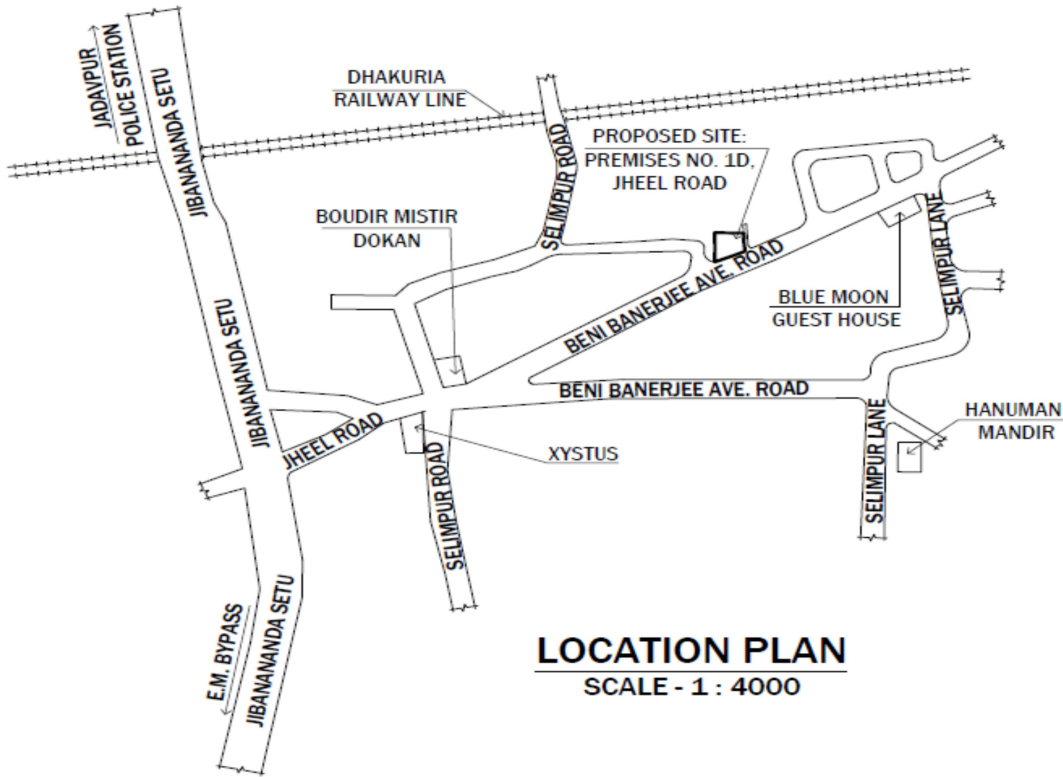

Ref. No. :

Date. :

Location Map with Latitude and Longitude for the Project named **KATHA** situated at Premises No. 1D, Jheel Road, under Ward No. 92 of Borough - X of KMC, PS - Garfa, Kolkata - 700031, WB, India:

Latitude	Longitude
22°30'21.5"N	88°22'18.8"E

LOCATION PLAN
SCALE - 1 : 4000

**STRIP OF LAND (FREE GIFT TO K.M.C.)
FREE GIFTED TO K.M.C. FOR WIDENING OF
THE EXISTING COMMON PASSAGE WHICH IS
LESS THAN 3.500 METER
STRIP OF LAND AREA : 5.006 SQ.M.**

SITE PLAN
SCALE - 1 : 600

ABIR DEVELOPERS

Shaswata Sarkar
Proprietor